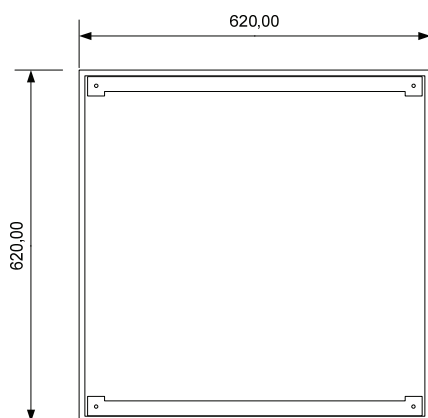

Features:

- Done in one piece, no parts to assemble.
- Quickly a safely mounting system.
- Allows perfect finish ceiling.
- Supplied with all necessary accessories for installation.
- Painted in white matte RAL 9016

REF: HC635E
New Kit Marco

Technical details:

Housing

Material type: Iron 1,5 mm
Color: RAL 9016 white matte

Dimensions

Width: 620 mm
High: 620 mm
Deep: 31,50 mm

Weight

1,5 Kg.

Included accessories

User manual(1 ud).
Nut DIN 9653 M5 ZN (8 ud).
Plastic locknut (4 ud)
Screw DIN 914 M5x25 (8 ud.)

Optional accesories

Aluminium lid for cinema mirror.