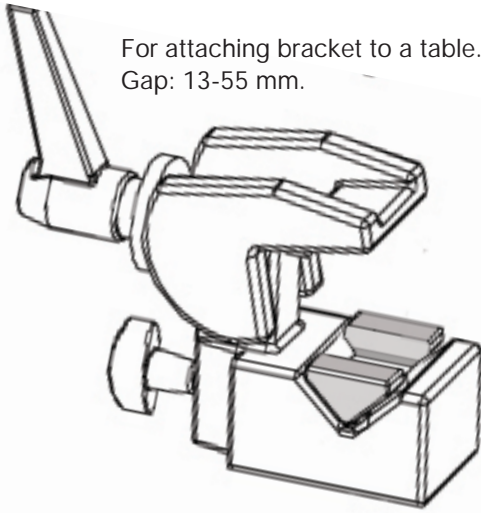

For attaching bracket to a table.
Gap: 13-55 mm.

For attaching bracket to a pipe..
Gap: 13-55 mm.

www.SmartMediaSolutions.se