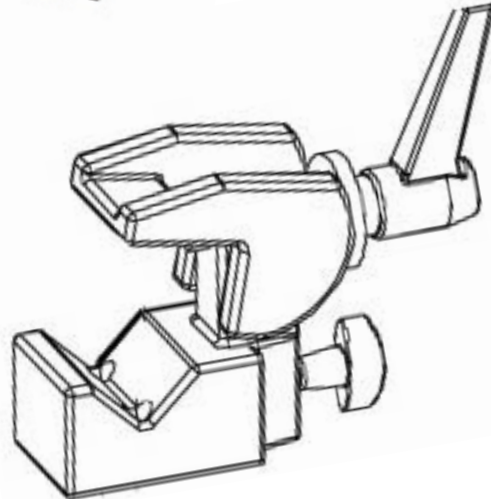

For attaching bracket to a table.
Gap: 13-55 mm.

For attaching bracket to a pipe..
Gap: 13-55 mm.

www.SmartMediaSolutions.se